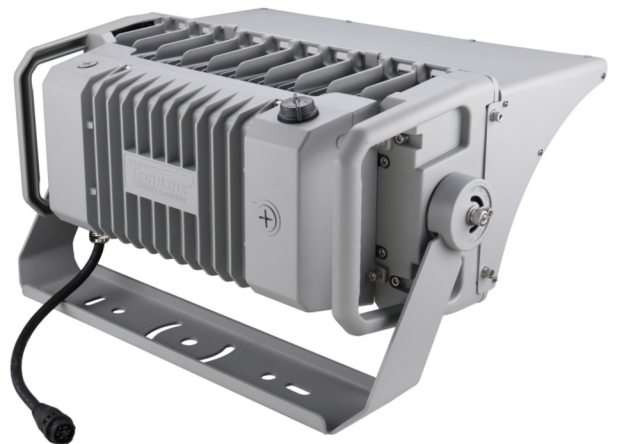

TSL800W

FIXTURE

Standard Visor

Extended Visor (optional)

TSL800W

TECHNICAL DATA

SYSTEM WATTS	800w
LUMEN OUTPUT	113,600
EFFICACY	142 LM/W
EPA	2.2
WEIGHT	45 lbs
BEAM ANGLE	N, M, W, EW
POWER FACTOR	0.99
CCT	5700K
CRI	>70Ra
INPUT VOLTAGE	200-480v
INPUT PROTECTION	10KV Current Surge
DRIVER	Integral, Remote
IP RATING	IP65
OPERATING TEMP RANGE	-40° C to +45°C
HOUSING MATERIAL	Alumimum, Powder Coated

TSL800W

VISOR OPTIONS

Standard Visor

Extended Visor (optional)

Fixture Aimed at 23° Below
Horizontal