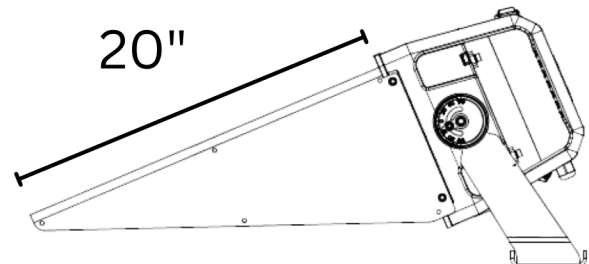

TSL800W

FIXTURE

Standard Visor

Extended Visor (optional)

TSL800W

TECHNICAL DATA

SYSTEM WATTS	800w
LUMEN OUTPUT	113,600
EFFICACY	142 LM/W
EPA	2.2
WEIGHT	45 lbs
BEAM ANGLE	N, M, W, EW
POWER FACTOR	0.99
CCT	5700K
CRI	>70Ra
INPUT VOLTAGE	200-480v
INPUT PROTECTION	10KV Current Surge
DRIVER	Integral, Remote
IP RATING	IP65
OPERATING TEMP RANGE	-40° C to +45°C
HOUSING MATERIAL	Alumimum, Powder Coated

TSL800W

VISOR OPTIONS

Standard Visor

Extended Visor (optional)

Fixture Aimed at 23° Below
Horizontal