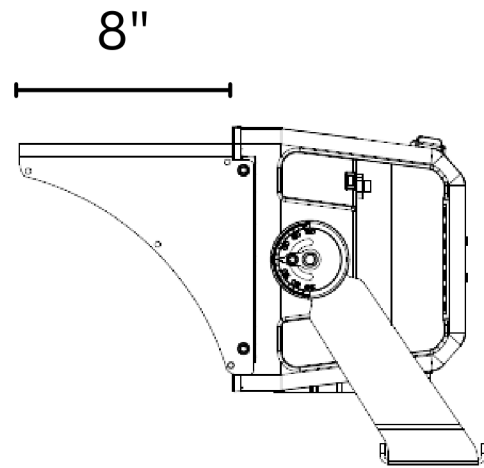

TSL800W

FIXTURE

Standard Visor

Extended Visor (optional)

TSL800W

TECHNICAL DATA

SYSTEM WATTS	800w
LUMEN OUTPUT	113,600
EFFICACY	142 LM/W
EPA	2.2
WEIGHT	45 lbs
BEAM ANGLE	N, M, W, EW
POWER FACTOR	0.99
CCT	5700K
CRI	>70Ra
INPUT VOLTAGE	200-480v
INPUT PROTECTION	10KV Current Surge
DRIVER	Integral, Remote
IP RATING	IP65
OPERATING TEMP RANGE	-40° C to +45°C
HOUSING MATERIAL	Alumimum, Powder Coated

TSL800W

VISOR OPTIONS

Standard Visor

Extended Visor (optional)

Fixture Aimed at 23° Below
Horizontal